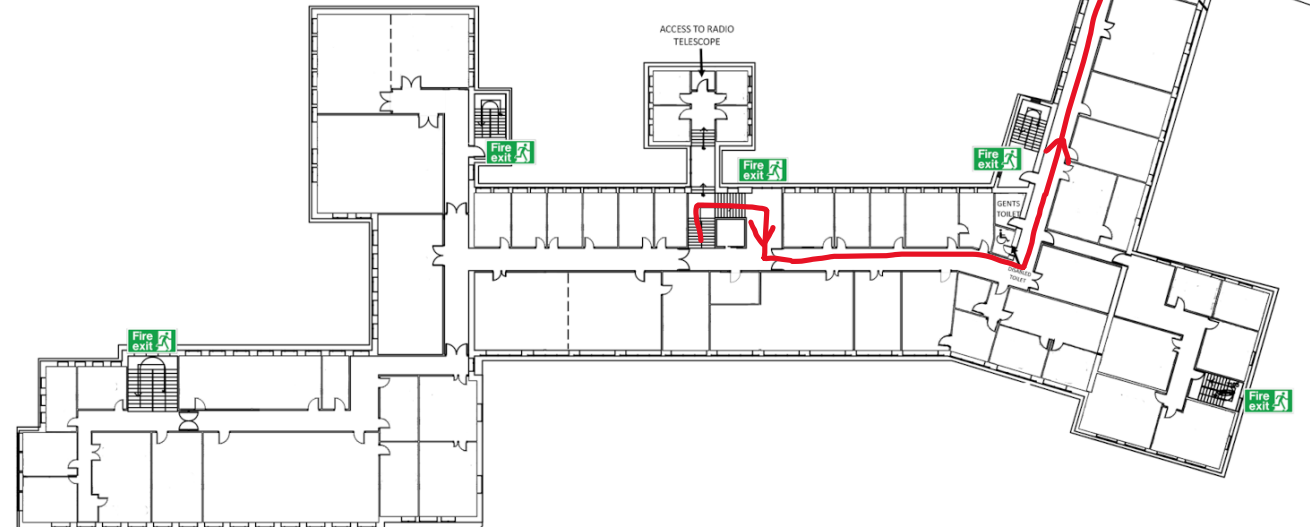

YTF 22 – Welcome Address

Rochester Building Ground Level

Rochester Building First Floor

To Ogden
Centre

Zoom links

Parallel stream 1 (Ph8)

ID: 950 7539 1581

Passcode: 496 282