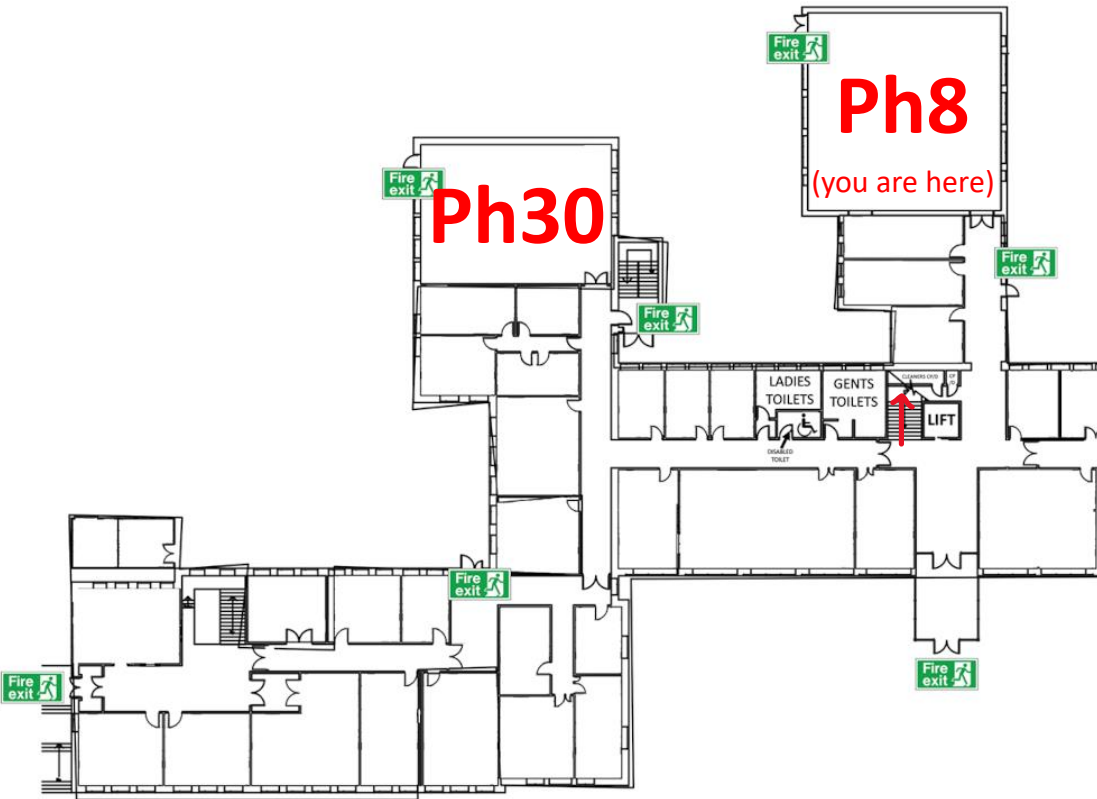

YTF 22 – Welcome Address

Rochester Building Ground Level

Rochester Building First Floor

To Ogden
Centre

Zoom links

Parallel stream 1 (Ph8)

ID: 950 7539 1581

Passcode: 496 282