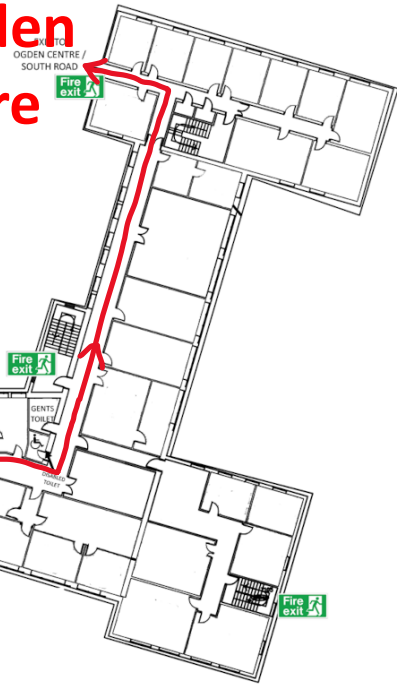

YTF 22 – Welcome Address

Rochester Building Ground Level

Rochester Building First Floor

To Ogden
Centre

Zoom links

Parallel stream 1 (Ph8)

ID: 950 7539 1581

Passcode: 496 282

Parallel stream 2 (Ph30)

ID: 938 9249 6113

Passcode: 813 266

Scan to join the WhatsApp group

Contacts

- Anyone with a YTF t-shirt
- *tommy.smith@durham.ac.uk* for general stuff
- *sofie.n.erner@durham.ac.uk* for ED&I related issues